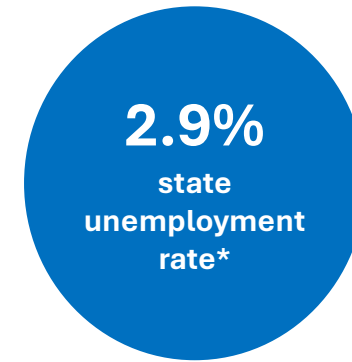

High Unemployment Areas (HUAs)

High Unemployment Areas (HUAs) are enterprise zone localities with unemployment rates one and one-half times (150%) or more than the state average based on the most recent annualized unemployment data published by the Virginia Employment Commission. The following localities are HUAs for Grant Year 2024:

*Virginia Employment Commission
annualized unemployment number for
2023

32

**Brunswick
County**

1 & 57

**City of
Danville**

49

**Dickenson
County**

43