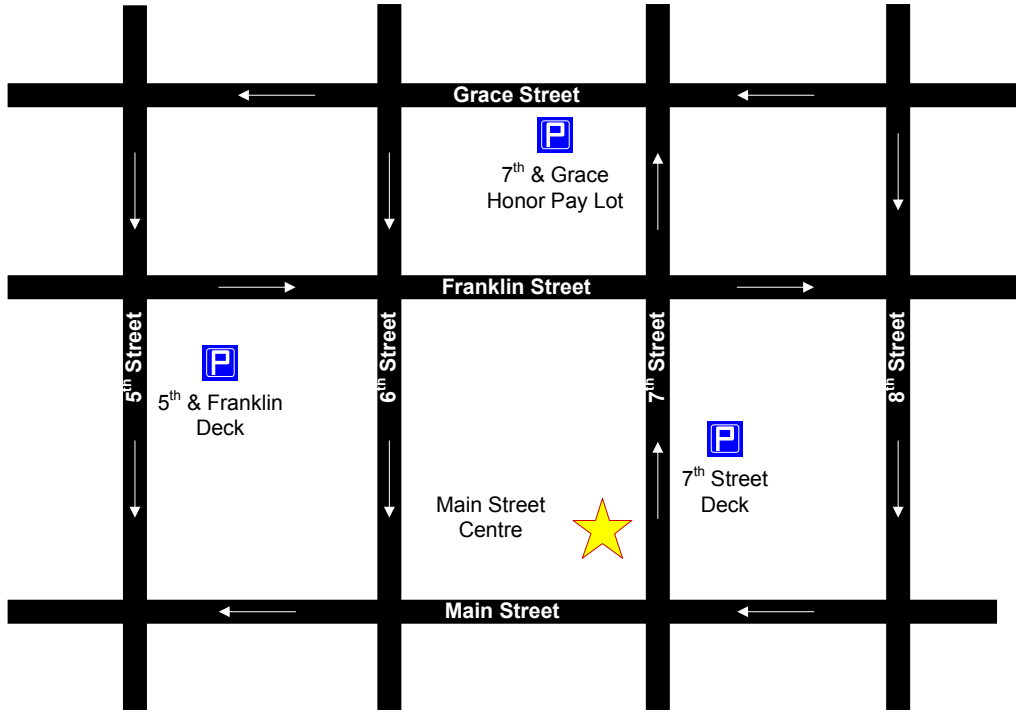

Main Street Centre Parking Options

5TH AND FRANKLIN

Deck

- Limited DHCD validation parking MAY BE available. Contact your DHCD representative. Visitor must bring parking receipt to agency in order to receive validation.
- Public parking is \$7 all day if in by 10:00 a.m. or \$3 an hour

TWO HOUR METERED PARKING ON AREA STREETS

7TH BETWEEN MAIN STREET AND FRANKLIN STREET (across from building)

Deck

- \$4.75/less than 1 hour (\$18/all day)

7TH AND GRACE STREET

Honor Pay/Surface Lot

- \$4.00/less than 1 hour (\$18/all day)

3RD AND MAIN STREET (Not on map)

Honor Pay/Surface Lot

- \$5.00/all day

4TH AND CARY STREET (Not on map)

Honor Pay/Surface Lot

- \$5.00/all day

8TH BETWEEN GRACE STREET AND BROAD STREET (Not on map)

Deck